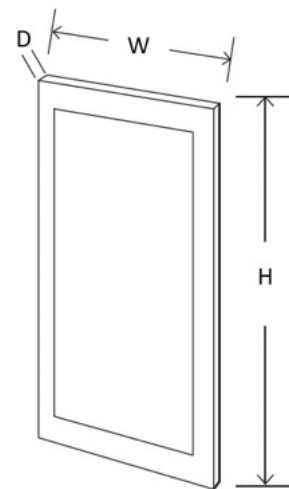

Item	Width	Height	Depth	Doors	Drawers	Shelves
B24	24"	34 ½"	24"	2	1	1
B27	27"	34 ½"	24"	2	1	1
B30	30"	34 ½"	24"	2	1	1

Item	Width	Height	Depth	Doors	Drawers	Shelves
B33	33"	34 ½"	24"	2	2	1
B36	36"	34 ½"	24"	2	2	1
B39	39"	34 ½"	24"	2	2	1
B42	42"	34 ½"	24"	2	2	1

Item	Width	Height	Depth
BF3	3"	34 1/2"	3/4"
BF6	6"	34 1/2"	3/4"

Item	Width	Height	Depth
PANEL 36X96	96"	36"	1/8"

Item	Width	Height	Depth
DWP3	3"	34 1/2"	24"
RRP27	3"	96"	27"

Item	Width	Height	Depth
WG1230	11 11/16"	29 1/2"	3/4"
WG1236	11 11/16"	35 1/2"	3/4"
WG1242	11 11/16"	41 1/2"	3/4"
WG1530	14 11/16"	29 1/2"	3/4"
WG1536	14 11/16"	35 1/2"	3/4"
WG1542	14 11/16"	41 1/2"	3/4"
WG1830	17 11/16"	29 1/2"	3/4"
WG1836	17 11/16"	35 1/2"	3/4"
WG1842	17 11/16"	41 1/2"	3/4"
WDCG243012	14 5/8"	29 1/2"	3/4"
WDCG243612	14 5/8"	35 1/2"	3/4"
WDCG244212	14 5/8"	41 1/2"	3/4"

Note: Exact Dimensions May Vary

Item	Width	Height	Depth
BDD24	23 3/4"	29 1/4"	3/4"

Note: Exact Dimensions May Vary

Item	Width	Height	Depth
CORBEL 8"X12"	3"	12"	8"

Item	Width	Height	Depth
DLS 4*2*34.5	4"	34 1/2"	2"
DLS 4*4*34.5	4"	34 1/2"	4"

Item	Width	Height	Depth
WDD30	11 11/16"	29 1/2"	3/4"
WDD36	11 11/16"	35 1/2"	3/4"
WDD42	11 11/16"	41 1/2"	3/4"

Note: Exact Dimensions May Vary

Item	Width	Height	Depth
DSK 24(21")	24"	7 ½"	21"
DSK 30(21")	30"	7 ½"	21"