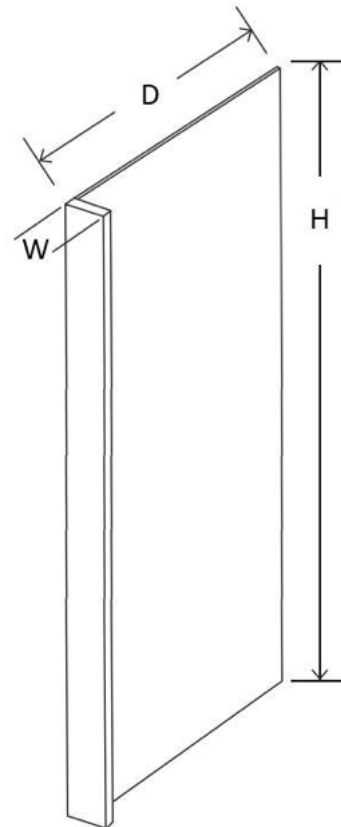

Item	Length	Height	Depth
SHOEMOLDING	96"	¾"	¾"

Item	Length	Height	Depth
SCRIBMOLDING	96"	¾"	¼"

Item	Length	Height	Depth
TK8	96"	4 1/2"	1/8"

Item	Width	Height	Depth
WF3 30	3"	30"	3/4"
WF3 36	3"	36"	3/4"
WF3 42	3"	42"	3/4"
WF6 42	6"	42"	3/4"
Filler 3X96	3"	96"	3/4"
Filler 6X96	6"	96"	3/4"

Item	Width	Height	Depth
BF3	3"	34 1/2"	3/4"
BF6	6"	34 1/2"	3/4"

Item	Width	Height	Depth
PANEL 36X96	96"	36"	1/8"

Item	Width	Height	Depth
DWP3	3"	34 1/2"	24"
RRP27	3"	96"	27"

Item	Width	Height	Depth
WG1230	11 11/16"	29 1/2"	3/4"
WG1236	11 11/16"	35 1/2"	3/4"
WG1242	11 11/16"	41 1/2"	3/4"
WG1530	14 11/16"	29 1/2"	3/4"
WG1536	14 11/16"	35 1/2"	3/4"
WG1542	14 11/16"	41 1/2"	3/4"
WG1830	17 11/16"	29 1/2"	3/4"
WG1836	17 11/16"	35 1/2"	3/4"
WG1842	17 11/16"	41 1/2"	3/4"
WDCG243012	14 5/8"	29 1/2"	3/4"
WDCG243612	14 5/8"	35 1/2"	3/4"
WDCG244212	14 5/8"	41 1/2"	3/4"

Note: Exact Dimensions May Vary

Item	Width	Height	Depth
BDD24	23 3/4"	29 1/4"	3/4"

Note: Exact Dimensions May Vary

Item	Width	Height	Depth
CORBEL 8"X12"	3"	12"	8"

Item	Width	Height	Depth
DLS 4*2*34.5	4"	34 1/2"	2"
DLS 4*4*34.5	4"	34 1/2"	4"

Item	Width	Height	Depth
WDD30	11 11/16"	29 1/2"	3/4"
WDD36	11 11/16"	35 1/2"	3/4"
WDD42	11 11/16"	41 1/2"	3/4"

Note: Exact Dimensions May Vary

Item	Width	Height	Depth
DSK 24(21")	24"	7 ½"	21"
DSK 30(21")	30"	7 ½"	21"