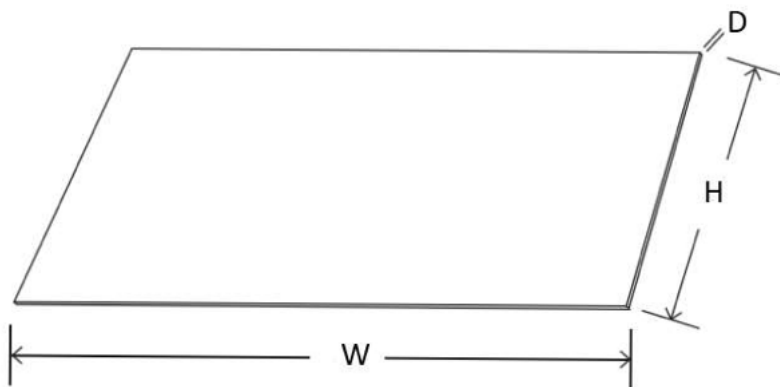

Accessories

Item	Length	Height	Depth	X
ACM2.5	96"	2 ¼"	3 ½"	2 ¾"
CCM8	96"	4 ½"	4 ½"	4"

Item	Length	Height	Depth
ANGLEMOLDING	96"	¾"	¾"

Item	Length	Height	Depth
BASEMOLDING	96"	4 ½"	¾"

Item	Length	Height	Depth
TLR8	96"	¾"	2 ¼"

Item	Length	Height	Depth
SHOEMOLDING	96"	¾"	¾"

Item	Length	Height	Depth
SCRIBMOLDING	96"	¾"	¼"

Item	Length	Height	Depth
TK8	96"	4 1/2"	1/8"

Item	Width	Height	Depth
WF3 30	3"	30"	3/4"
WF3 36	3"	36"	3/4"
WF3 42	3"	42"	3/4"
WF6 42	6"	42"	3/4"
Filler 3X96	3"	96"	3/4"
Filler 6X96	6"	96"	3/4"

Item	Width	Height	Depth
BF3	3"	34 1/2"	3/4"
BF6	6"	34 1/2"	3/4"

Item	Width	Height	Depth
PANEL 36X96	96"	36"	1/8"

Item	Width	Height	Depth
DWP3	3"	34 1/2"	24"
RRP27	3"	96"	27"

Item	Width	Height	Depth
WG1230	11 11/16"	29 1/2"	3/4"
WG1236	11 11/16"	35 1/2"	3/4"
WG1242	11 11/16"	41 1/2"	3/4"
WG1530	14 11/16"	29 1/2"	3/4"
WG1536	14 11/16"	35 1/2"	3/4"
WG1542	14 11/16"	41 1/2"	3/4"
WG1830	17 11/16"	29 1/2"	3/4"
WG1836	17 11/16"	35 1/2"	3/4"
WG1842	17 11/16"	41 1/2"	3/4"
WDCG243012	14 5/8"	29 1/2"	3/4"
WDCG243612	14 5/8"	35 1/2"	3/4"
WDCG244212	14 5/8"	41 1/2"	3/4"

Note: Exact Dimensions May Vary

Item	Width	Height	Depth
BDD24	23 3/4"	29 1/4"	3/4"

Note: Exact Dimensions May Vary

Item	Width	Height	Depth
CORBEL 8"X12"	3"	12"	8"

Item	Width	Height	Depth
DLS 4*2*34.5	4"	34 1/2"	2"
DLS 4*4*34.5	4"	34 1/2"	4"