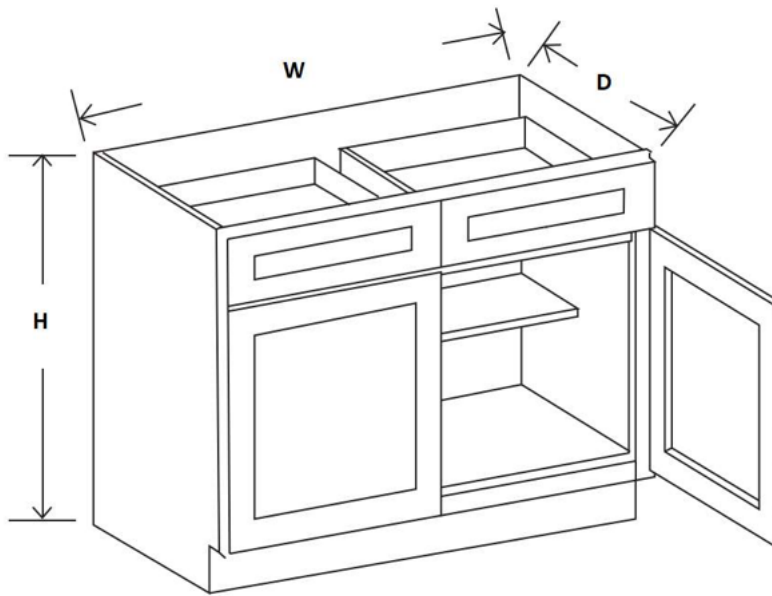

Base Cabinets

Item	Width	Height	Depth	Doors	False Drawers	Shelves
SB36	36"	34 ½"	24"	2	1	0
SB42	42"	34 ½"	24"	2	2	0

Item	Width	Height	Depth	Doors	False Drawers	Shelves
FSB36	36"	24 ½"	24"	2	0	0

Item	Width	Height	Depth	Doors	Drawers	Shelves
B09	9"	34 ½"	24"	1	1	1
B12	12"	34 ½"	24"	1	1	1
B15	15"	34 ½"	24"	1	1	1
B18	18"	34 ½"	24"	1	1	1
B21	21"	34 ½"	24"	1	1	1

Item	Width	Height	Depth	Doors	Drawers	Shelves
B24	24"	34 ½"	24"	2	1	1
B27	27"	34 ½"	24"	2	1	1
B30	30"	34 ½"	24"	2	1	1

Item	Width	Height	Depth	Doors	Drawers	Shelves
B33	33"	34 ½"	24"	2	2	1
B36	36"	34 ½"	24"	2	2	1
B39	39"	34 ½"	24"	2	2	1
B42	42"	34 ½"	24"	2	2	1

Item	Width	Height	Depth	Doors	Drawers	Shelves
DB12	12"	34 ½"	24"	0	3	0
DB15	15"	34 ½"	24"	0	3	0
DB18	18"	34 ½"	24"	0	3	0
DB21	21"	34 ½"	24"	0	3	0
DB24	24"	34 ½"	24"	0	3	0
DB30	30"	34 ½"	24"	0	3	0
DB36	36"	34 ½"	24"	0	3	0

Item	Width	Height	Depth	Doors	Drawers	Shelves
BBC33-9	33"	34 ½"	24"	1	1	1

Note: Must be installed 9" from side wall.

Item	Width	Height	Depth	Doors	Drawers	Turn Tables
LZS33	33"	34 ½"	24"	1 (Bifold)	0	2
LZS3612	36"	34 ½"	24"	1 (Bifold)	0	2