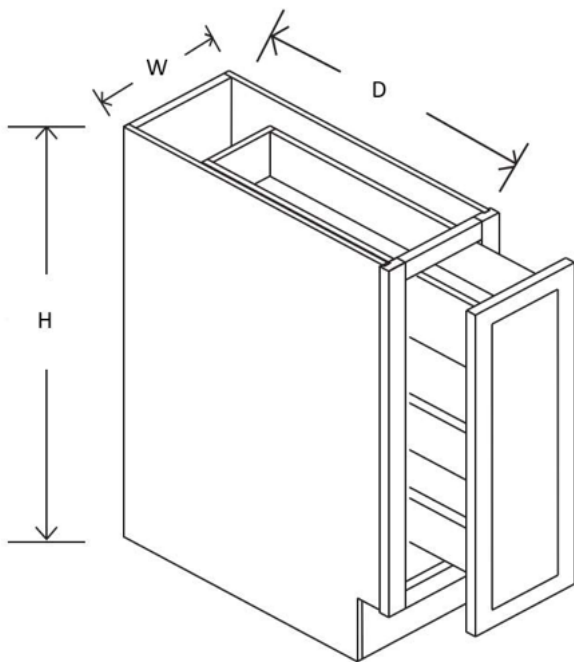

Item	Width	Height	Depth	Doors	Drawers	Shelves
DB12	12"	34 ½"	24"	0	3	0
DB15	15"	34 ½"	24"	0	3	0
DB18	18"	34 ½"	24"	0	3	0
DB21	21"	34 ½"	24"	0	3	0
DB24	24"	34 ½"	24"	0	3	0
DB30	30"	34 ½"	24"	0	3	0
DB36	36"	34 ½"	24"	0	3	0

Item	Width	Height	Depth	Doors	Drawers	Shelves
BBC33-9	33"	34 ½"	24"	1	1	1

Note: Must be installed 9" from side wall.

Item	Width	Height	Depth	Doors	Drawers	Turn Tables
LZS33	33"	34 ½"	24"	1 (Bifold)	0	2
LZS3612	36"	34 ½"	24"	1 (Bifold)	0	2

Item	Width	Height	Depth	Doors	Drawers	Shelves
BWBKT18	18"	34 ½"	24"	0	2	0

Note: Trash Cans Not Included

Item	Width	Height	Depth	Doors	Drawers	Shelves
BMC30	30"	34 ½"	24"	0	1	0

Item	Width	Height	Depth	Doors	False Drawers	Shelves
BEC2424	24"	34 ½"	24"	3	3	1

Item	Width	Height	Depth	Shelves
BES09	9"	34 ½"	24"	3

Item	Width	Height	Depth	Drawers	Shelves
SP09	9"	34 ½"	24"	1	3

Note: No Soft Close Slides

Wall Cabinets

Item	Width	Height	Depth	Doors	Shelves
W0930	9"	30"	12"	1	2
W1230	12"	30"	12"	1	2
W1530	15"	30"	12"	1	2
W1830	18"	30"	12"	1	2
W2130	21"	30"	12"	1	2
W0936	9"	36"	12"	1	2
W1236	12"	36"	12"	1	2
W1536	15"	36"	12"	1	2
W1836	18"	36"	12"	1	2
W2136	21"	36"	12"	1	2
W0942	9"	42"	12"	1	3
W1242	12"	42"	12"	1	3
W1542	15"	42"	12"	1	3
W1842	18"	42"	12"	1	3
W2142	21"	42"	12"	1	3