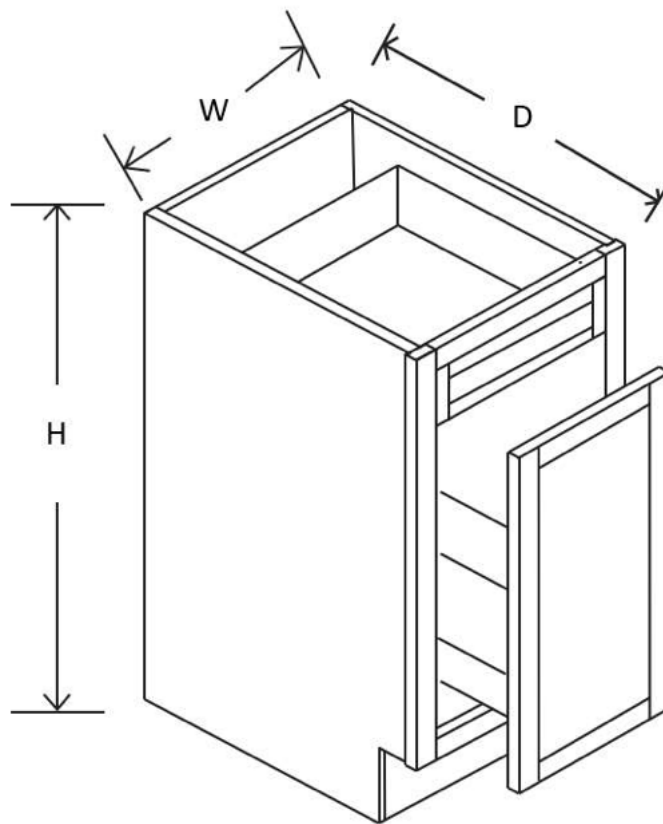

Item	Width	Height	Depth	Doors	Drawers	Shelves
B24	24"	34 ½"	24"	2	1	1
B27	27"	34 ½"	24"	2	1	1
B30	30"	34 ½"	24"	2	1	1

Item	Width	Height	Depth	Doors	Drawers	Shelves
B33	33"	34 ½"	24"	2	2	1
B36	36"	34 ½"	24"	2	2	1
B39	39"	34 ½"	24"	2	2	1
B42	42"	34 ½"	24"	2	2	1

Item	Width	Height	Depth	Doors	Drawers	Shelves
DB12	12"	34 ½"	24"	0	3	0
DB15	15"	34 ½"	24"	0	3	0
DB18	18"	34 ½"	24"	0	3	0
DB21	21"	34 ½"	24"	0	3	0
DB24	24"	34 ½"	24"	0	3	0
DB30	30"	34 ½"	24"	0	3	0
DB36	36"	34 ½"	24"	0	3	0

Item	Width	Height	Depth	Doors	Drawers	Shelves
BBC33-9	33"	34 ½"	24"	1	1	1

Note: Must be installed 9" from side wall.

Item	Width	Height	Depth	Doors	Drawers	Turn Tables
LZS33	33"	34 ½"	24"	1 (Bifold)	0	2
LZS3612	36"	34 ½"	24"	1 (Bifold)	0	2

Item	Width	Height	Depth	Doors	Drawers	Shelves
BWBKT18	18"	34 ½"	24"	0	2	0

Note: Trash Cans Not Included

Item	Width	Height	Depth	Doors	Drawers	Shelves
BMC30	30"	34 ½"	24"	0	1	0

Item	Width	Height	Depth	Doors	False Drawers	Shelves
BEC2424	24"	34 ½"	24"	3	3	1