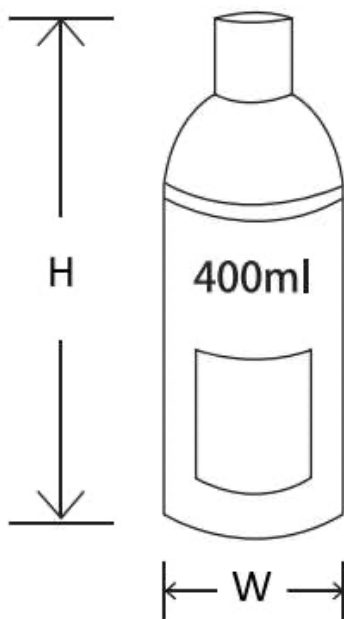

Item	Width	Height	Depth
BF3	3"	34 1/2"	3/4"
BF6	6"	34 1/2"	3/4"

Item	Width	Height	Depth
PANEL 36X96	96"	36"	1/8"

Item	Width	Height	Depth
DWP3	3"	34 1/2"	24"
RRP27	3"	96"	27"

Item	Width	Height	Depth
WG1230	11 11/16"	29 1/2"	3/4"
WG1236	11 11/16"	35 1/2"	3/4"
WG1242	11 11/16"	41 1/2"	3/4"
WG1530	14 11/16"	29 1/2"	3/4"
WG1536	14 11/16"	35 1/2"	3/4"
WG1542	14 11/16"	41 1/2"	3/4"
WG1830	17 11/16"	29 1/2"	3/4"
WG1836	17 11/16"	35 1/2"	3/4"
WG1842	17 11/16"	41 1/2"	3/4"
WDCG243012	14 5/8"	29 1/2"	3/4"
WDCG243612	14 5/8"	35 1/2"	3/4"
WDCG244212	14 5/8"	41 1/2"	3/4"

Note: Exact Dimensions May Vary

Item	Width	Height	Depth
BDD24	23 3/4"	29 1/4"	3/4"

Note: Exact Dimensions May Vary

Item	Width	Height	Depth
CORBEL 8"X12"	3"	12"	8"

Item	Width	Height	Depth
DLS 4*2*34.5	4"	34 1/2"	2"
DLS 4*4*34.5	4"	34 1/2"	4"

Item	Width	Height	Depth
WDD30	11 11/16"	29 1/2"	3/4"
WDD36	11 11/16"	35 1/2"	3/4"
WDD42	11 11/16"	41 1/2"	3/4"

Note: Exact Dimensions May Vary

Item	Width	Height	Depth
DSK 24(21")	24"	7 ½"	21"
DSK 30(21")	30"	7 ½"	21"

Item	Width	Height	Depth
Pullout Tray 18"	14"	4"	21"
Pullout Tray 24"	20"	4"	21"
Pullout Tray 30"	26"	4"	21"
Pullout Tray 36"	32"	4"	21"

Item	Width	Height	Depth
TOUCH UP KIT	6 ½"	1 ¼"	2"

Note: Includes Paint Pen and Putty Stick