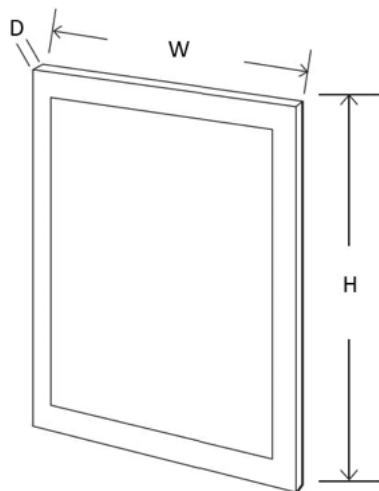

Accessories

Item	Length	Height	Depth	X
ACM2.5	96"	2 ¼"	3 ½"	2 ¾"
CCM8	96"	4 ½"	4 ½"	4"

Item	Length	Height	Depth
ANGLEMOLDING	96"	¾"	¾"

Item	Length	Height	Depth
BASEMOLDING	96"	4 ½"	¾"

Item	Length	Height	Depth
TLR8	96"	¾"	2 ¼"

Item	Width	Height	Depth
BF3	3"	34 1/2"	3/4"
BF6	6"	34 1/2"	3/4"

Item	Width	Height	Depth
PANEL 36X96	96"	36"	1/8"

Item	Width	Height	Depth
DWP3	3"	34 1/2"	24"
RRP27	3"	96"	27"

Item	Width	Height	Depth
WG1230	11 11/16"	29 1/2"	3/4"
WG1236	11 11/16"	35 1/2"	3/4"
WG1242	11 11/16"	41 1/2"	3/4"
WG1530	14 11/16"	29 1/2"	3/4"
WG1536	14 11/16"	35 1/2"	3/4"
WG1542	14 11/16"	41 1/2"	3/4"
WG1830	17 11/16"	29 1/2"	3/4"
WG1836	17 11/16"	35 1/2"	3/4"
WG1842	17 11/16"	41 1/2"	3/4"
WDCG243012	14 5/8"	29 1/2"	3/4"
WDCG243612	14 5/8"	35 1/2"	3/4"
WDCG244212	14 5/8"	41 1/2"	3/4"

Note: Exact Dimensions May Vary

Item	Width	Height	Depth
BDD24	23 3/4"	29 1/4"	3/4"

Note: Exact Dimensions May Vary

Item	Width	Height	Depth
CORBEL 8"X12"	3"	12"	8"

Item	Width	Height	Depth
DLS 4*2*34.5	4"	34 1/2"	2"
DLS 4*4*34.5	4"	34 1/2"	4"

Item	Width	Height	Depth
WDD30	11 11/16"	29 1/2"	3/4"
WDD36	11 11/16"	35 1/2"	3/4"
WDD42	11 11/16"	41 1/2"	3/4"

Note: Exact Dimensions May Vary

Item	Width	Height	Depth
DSK 24(21")	24"	7 ½"	21"
DSK 30(21")	30"	7 ½"	21"