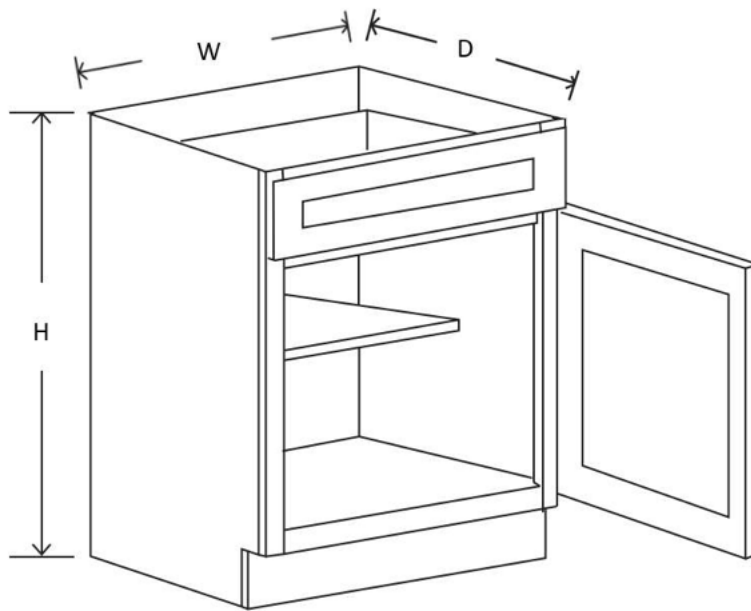

Base Cabinets

Item	Width	Height	Depth	Doors	False Drawers	Shelves
SB36	36"	34 ½"	24"	2	1	0
SB42	42"	34 ½"	24"	2	2	0

Item	Width	Height	Depth	Doors	False Drawers	Shelves
FSB36	36"	24 ½"	24"	2	0	0

Item	Width	Height	Depth	Doors	Drawers	Shelves
B09	9"	34 ½"	24"	1	1	1
B12	12"	34 ½"	24"	1	1	1
B15	15"	34 ½"	24"	1	1	1
B18	18"	34 ½"	24"	1	1	1
B21	21"	34 ½"	24"	1	1	1

Item	Width	Height	Depth	Doors	Drawers	Shelves
B24	24"	34 ½"	24"	2	1	1
B27	27"	34 ½"	24"	2	1	1
B30	30"	34 ½"	24"	2	1	1

Item	Width	Height	Depth	Doors	Drawers	Shelves
B33	33"	34 ½"	24"	2	2	1
B36	36"	34 ½"	24"	2	2	1
B39	39"	34 ½"	24"	2	2	1
B42	42"	34 ½"	24"	2	2	1

Item	Width	Height	Depth	Doors	Drawers	Shelves
DB12	12"	34 ½"	24"	0	3	0
DB15	15"	34 ½"	24"	0	3	0
DB18	18"	34 ½"	24"	0	3	0
DB21	21"	34 ½"	24"	0	3	0
DB24	24"	34 ½"	24"	0	3	0
DB30	30"	34 ½"	24"	0	3	0
DB36	36"	34 ½"	24"	0	3	0

Item	Width	Height	Depth
WDD30	11 11/16"	29 1/2"	3/4"
WDD36	11 11/16"	35 1/2"	3/4"
WDD42	11 11/16"	41 1/2"	3/4"

Note: Exact Dimensions May Vary

Item	Width	Height	Depth
DSK 24(21")	24"	7 ½"	21"
DSK 30(21")	30"	7 ½"	21"