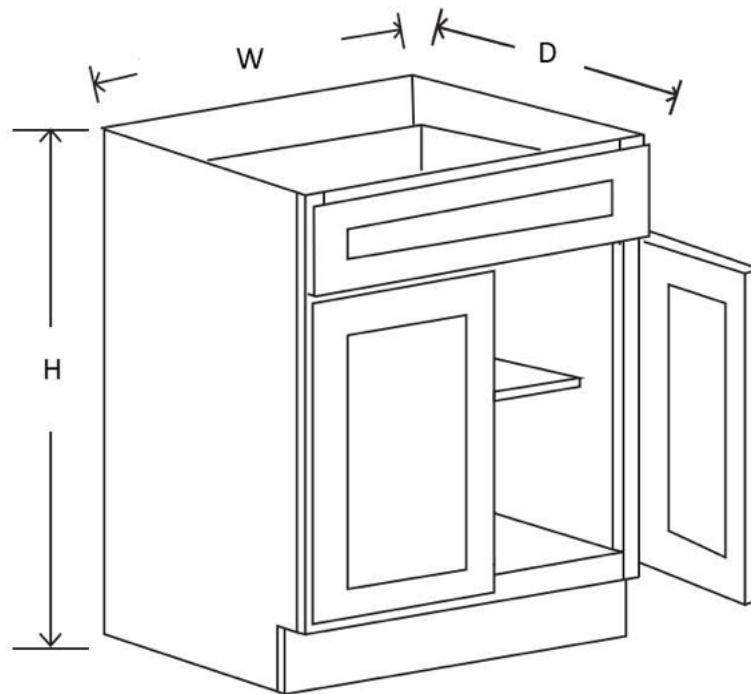

Base Cabinets

Item	Width	Height	Depth	Doors	False Drawers	Shelves
SB36	36"	34 ½"	24"	2	1	0
SB42	42"	34 ½"	24"	2	2	0

Item	Width	Height	Depth	Doors	False Drawers	Shelves
FSB36	36"	24 ½"	24"	2	0	0

Item	Width	Height	Depth	Doors	Drawers	Shelves
B09	9"	34 ½"	24"	1	1	1
B12	12"	34 ½"	24"	1	1	1
B15	15"	34 ½"	24"	1	1	1
B18	18"	34 ½"	24"	1	1	1
B21	21"	34 ½"	24"	1	1	1

Item	Width	Height	Depth	Doors	Drawers	Shelves
B24	24"	34 ½"	24"	2	1	1
B27	27"	34 ½"	24"	2	1	1
B30	30"	34 ½"	24"	2	1	1

Item	Width	Height	Depth	Doors	Drawers	Shelves
B33	33"	34 ½"	24"	2	2	1
B36	36"	34 ½"	24"	2	2	1
B39	39"	34 ½"	24"	2	2	1
B42	42"	34 ½"	24"	2	2	1

Item	Width	Height	Depth	Doors	Drawers	Shelves
DB12	12"	34 ½"	24"	0	3	0
DB15	15"	34 ½"	24"	0	3	0
DB18	18"	34 ½"	24"	0	3	0
DB21	21"	34 ½"	24"	0	3	0
DB24	24"	34 ½"	24"	0	3	0
DB30	30"	34 ½"	24"	0	3	0
DB36	36"	34 ½"	24"	0	3	0

Item	Width	Height	Depth	Doors	Drawers	Shelves
BBC33-9	33"	34 ½"	24"	1	1	1

Note: Must be installed 9" from side wall.

Item	Width	Height	Depth	Doors	Drawers	Turn Tables
LZS33	33"	34 ½"	24"	1 (Bifold)	0	2
LZS3612	36"	34 ½"	24"	1 (Bifold)	0	2