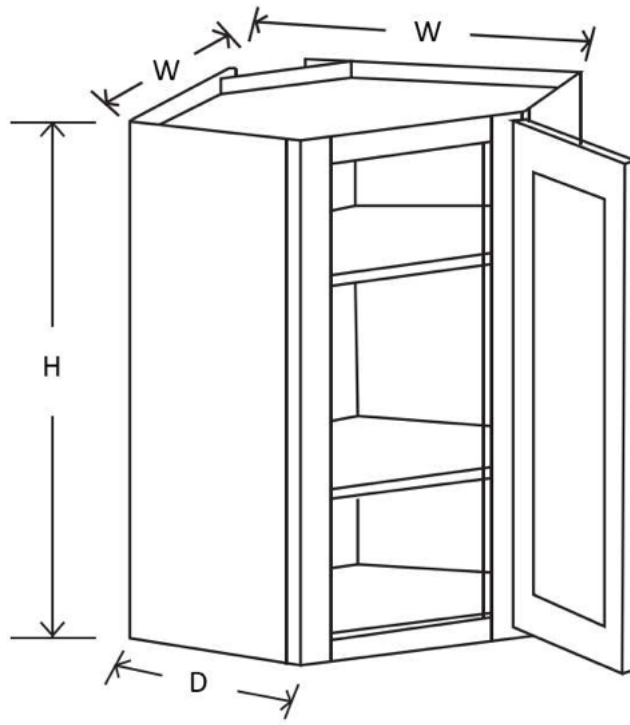

Item	Width	Height	Depth	Doors	Shelves
WDC243012	24"	30"	24"	1	2
WDC243612	24"	36"	24"	1	2
WDC244212	24"	42"	24"	1	3