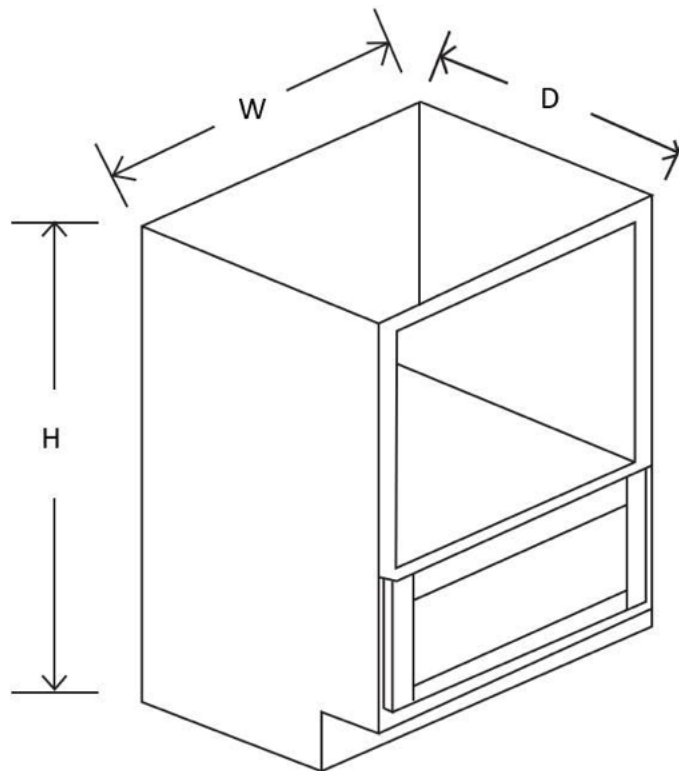

Item	Width	Height	Depth	Doors	Drawers	Shelves
B24	24"	34 ½"	24"	2	1	1
B27	27"	34 ½"	24"	2	1	1
B30	30"	34 ½"	24"	2	1	1

Item	Width	Height	Depth	Doors	Drawers	Shelves
B33	33"	34 ½"	24"	2	2	1
B36	36"	34 ½"	24"	2	2	1
B39	39"	34 ½"	24"	2	2	1
B42	42"	34 ½"	24"	2	2	1

Item	Width	Height	Depth	Doors	Drawers	Shelves
DB12	12"	34 ½"	24"	0	3	0
DB15	15"	34 ½"	24"	0	3	0
DB18	18"	34 ½"	24"	0	3	0
DB21	21"	34 ½"	24"	0	3	0
DB24	24"	34 ½"	24"	0	3	0
DB30	30"	34 ½"	24"	0	3	0
DB36	36"	34 ½"	24"	0	3	0

Item	Width	Height	Depth	Doors	Drawers	Shelves
BBC33-9	33"	34 ½"	24"	1	1	1

Note: Must be installed 9" from side wall.

Item	Width	Height	Depth	Doors	Drawers	Turn Tables
LZS33	33"	34 ½"	24"	1 (Bifold)	0	2
LZS3612	36"	34 ½"	24"	1 (Bifold)	0	2

Item	Width	Height	Depth	Doors	Drawers	Shelves
BWBKT18	18"	34 ½"	24"	0	2	0

Note: Trash Cans Not Included

Item	Width	Height	Depth	Doors	Drawers	Shelves
BMC30	30"	34 ½"	24"	0	1	0

Item	Width	Height	Depth	Doors	False Drawers	Shelves
BEC2424	24"	34 ½"	24"	3	3	1