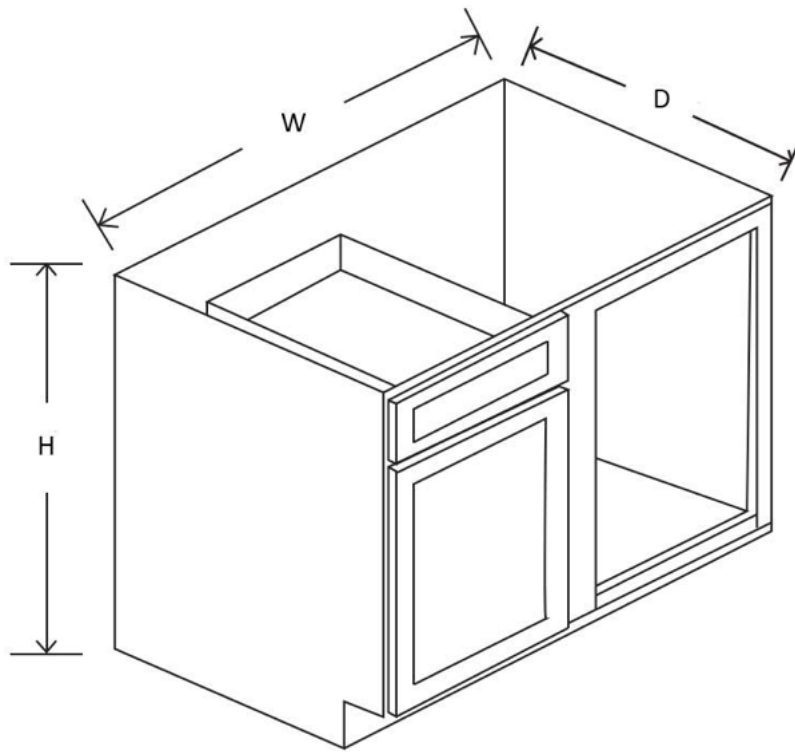

Base Cabinets

Item	Width	Height	Depth	Doors	False Drawers	Shelves
SB36	36"	34 ½"	24"	2	1	0
SB42	42"	34 ½"	24"	2	2	0

Item	Width	Height	Depth	Doors	False Drawers	Shelves
FSB36	36"	24 ½"	24"	2	0	0

Item	Width	Height	Depth	Doors	Drawers	Shelves
B09	9"	34 ½"	24"	1	1	1
B12	12"	34 ½"	24"	1	1	1
B15	15"	34 ½"	24"	1	1	1
B18	18"	34 ½"	24"	1	1	1
B21	21"	34 ½"	24"	1	1	1

Item	Width	Height	Depth	Doors	Drawers	Shelves
B24	24"	34 ½"	24"	2	1	1
B27	27"	34 ½"	24"	2	1	1
B30	30"	34 ½"	24"	2	1	1

Item	Width	Height	Depth	Doors	Drawers	Shelves
B33	33"	34 ½"	24"	2	2	1
B36	36"	34 ½"	24"	2	2	1
B39	39"	34 ½"	24"	2	2	1
B42	42"	34 ½"	24"	2	2	1

Item	Width	Height	Depth	Doors	Drawers	Shelves
DB12	12"	34 ½"	24"	0	3	0
DB15	15"	34 ½"	24"	0	3	0
DB18	18"	34 ½"	24"	0	3	0
DB21	21"	34 ½"	24"	0	3	0
DB24	24"	34 ½"	24"	0	3	0
DB30	30"	34 ½"	24"	0	3	0
DB36	36"	34 ½"	24"	0	3	0

Item	Width	Height	Depth	Doors	Drawers	Shelves
BBC33-9	33"	34 ½"	24"	1	1	1

Note: Must be installed 9" from side wall.

Item	Width	Height	Depth	Doors	Drawers	Turn Tables
LZS33	33"	34 ½"	24"	1 (Bifold)	0	2
LZS3612	36"	34 ½"	24"	1 (Bifold)	0	2