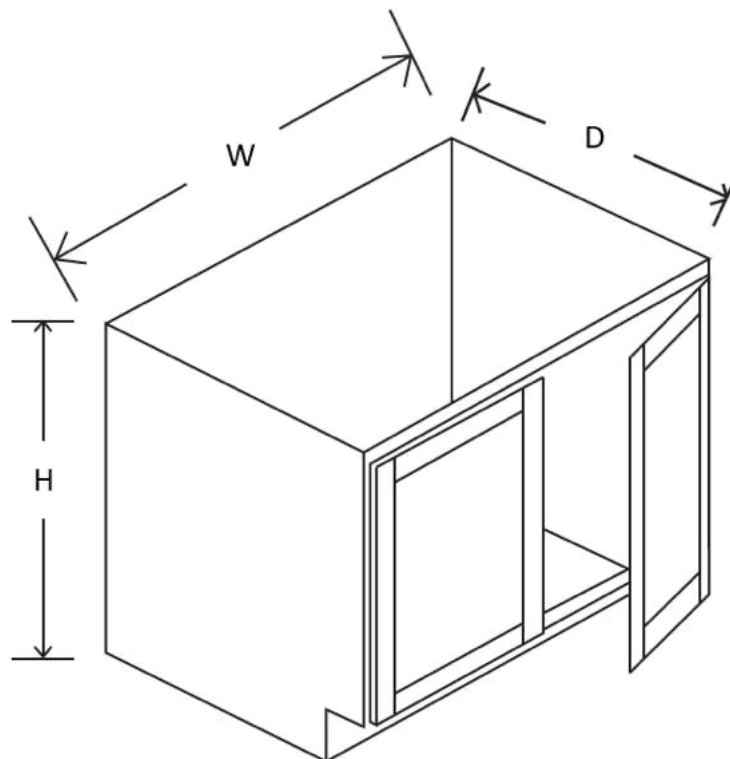

Base Cabinets

Item	Width	Height	Depth	Doors	False Drawers	Shelves
SB36	36"	34 ½"	24"	2	1	0
SB42	42"	34 ½"	24"	2	2	0

Item	Width	Height	Depth	Doors	False Drawers	Shelves
FSB36	36"	24 ½"	24"	2	0	0

Item	Width	Height	Depth	Doors	Drawers	Shelves
B09	9"	34 ½"	24"	1	1	1
B12	12"	34 ½"	24"	1	1	1
B15	15"	34 ½"	24"	1	1	1
B18	18"	34 ½"	24"	1	1	1
B21	21"	34 ½"	24"	1	1	1

Item	Width	Height	Depth	Doors	Drawers	Shelves
B24	24"	34 ½"	24"	2	1	1
B27	27"	34 ½"	24"	2	1	1
B30	30"	34 ½"	24"	2	1	1

Item	Width	Height	Depth	Doors	Drawers	Shelves
B33	33"	34 ½"	24"	2	2	1
B36	36"	34 ½"	24"	2	2	1
B39	39"	34 ½"	24"	2	2	1
B42	42"	34 ½"	24"	2	2	1

Item	Width	Height	Depth	Doors	Drawers	Shelves
DB12	12"	34 ½"	24"	0	3	0
DB15	15"	34 ½"	24"	0	3	0
DB18	18"	34 ½"	24"	0	3	0
DB21	21"	34 ½"	24"	0	3	0
DB24	24"	34 ½"	24"	0	3	0
DB30	30"	34 ½"	24"	0	3	0
DB36	36"	34 ½"	24"	0	3	0

Item	Width	Height	Depth	Doors	Drawers	Shelves
BBC33-9	33"	34 ½"	24"	1	1	1

Note: Must be installed 9" from side wall.

Item	Width	Height	Depth	Doors	Drawers	Turn Tables
LZS33	33"	34 ½"	24"	1 (Bifold)	0	2
LZS3612	36"	34 ½"	24"	1 (Bifold)	0	2