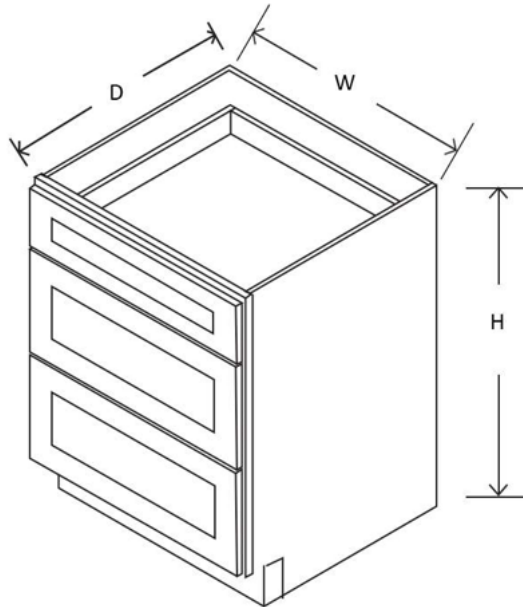

Base Cabinets

Item	Width	Height	Depth	Doors	False Drawers	Shelves
SB36	36"	34 ½"	24"	2	1	0
SB42	42"	34 ½"	24"	2	2	0

Item	Width	Height	Depth	Doors	False Drawers	Shelves
FSB36	36"	24 ½"	24"	2	0	0

Item	Width	Height	Depth	Doors	Drawers	Shelves
B09	9"	34 ½"	24"	1	1	1
B12	12"	34 ½"	24"	1	1	1
B15	15"	34 ½"	24"	1	1	1
B18	18"	34 ½"	24"	1	1	1
B21	21"	34 ½"	24"	1	1	1

Item	Width	Height	Depth	Doors	Drawers	Shelves
B24	24"	34 ½"	24"	2	1	1
B27	27"	34 ½"	24"	2	1	1
B30	30"	34 ½"	24"	2	1	1

Item	Width	Height	Depth	Doors	Drawers	Shelves
B33	33"	34 ½"	24"	2	2	1
B36	36"	34 ½"	24"	2	2	1
B39	39"	34 ½"	24"	2	2	1
B42	42"	34 ½"	24"	2	2	1

Item	Width	Height	Depth	Doors	Drawers	Shelves
DB12	12"	34 ½"	24"	0	3	0
DB15	15"	34 ½"	24"	0	3	0
DB18	18"	34 ½"	24"	0	3	0
DB21	21"	34 ½"	24"	0	3	0
DB24	24"	34 ½"	24"	0	3	0
DB30	30"	34 ½"	24"	0	3	0
DB36	36"	34 ½"	24"	0	3	0

Item	Width	Height	Depth
WDD30	11 11/16"	29 1/2"	3/4"
WDD36	11 11/16"	35 1/2"	3/4"
WDD42	11 11/16"	41 1/2"	3/4"

Note: Exact Dimensions May Vary

Item	Width	Height	Depth
DSK 24(21")	24"	7 ½"	21"
DSK 30(21")	30"	7 ½"	21"