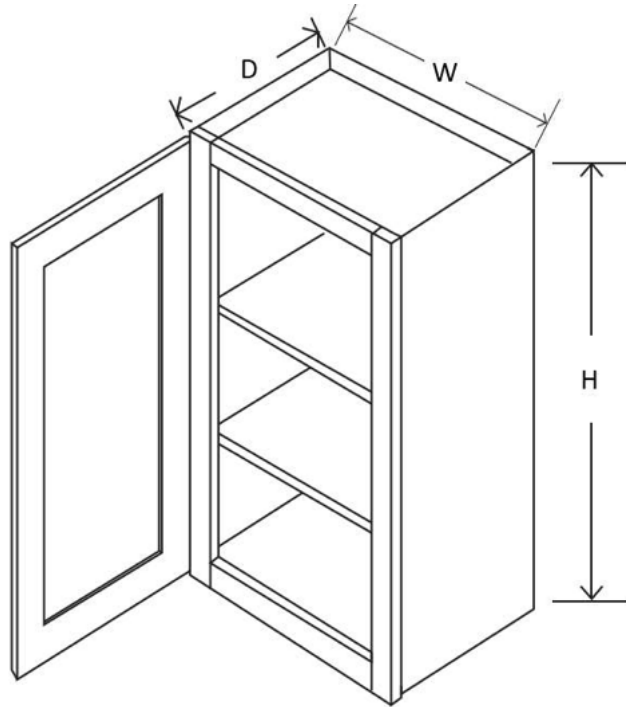

Item	Width	Height	Depth	Doors	Drawers	Shelves
DB12	12"	34 ½"	24"	0	3	0
DB15	15"	34 ½"	24"	0	3	0
DB18	18"	34 ½"	24"	0	3	0
DB21	21"	34 ½"	24"	0	3	0
DB24	24"	34 ½"	24"	0	3	0
DB30	30"	34 ½"	24"	0	3	0
DB36	36"	34 ½"	24"	0	3	0

Item	Width	Height	Depth	Doors	Drawers	Shelves
BBC33-9	33"	34 ½"	24"	1	1	1

Note: Must be installed 9" from side wall.

Item	Width	Height	Depth	Doors	Drawers	Turn Tables
LZS33	33"	34 ½"	24"	1 (Bifold)	0	2
LZS3612	36"	34 ½"	24"	1 (Bifold)	0	2

Item	Width	Height	Depth	Doors	Drawers	Shelves
BWBKT18	18"	34 ½"	24"	0	2	0

Note: Trash Cans Not Included

Item	Width	Height	Depth	Doors	Drawers	Shelves
BMC30	30"	34 ½"	24"	0	1	0

Item	Width	Height	Depth	Doors	False Drawers	Shelves
BEC2424	24"	34 ½"	24"	3	3	1

Item	Width	Height	Depth	Shelves
BES09	9"	34 ½"	24"	3

Item	Width	Height	Depth	Drawers	Shelves
SP09	9"	34 ½"	24"	1	3

Note: No Soft Close Slides

Wall Cabinets

Item	Width	Height	Depth	Doors	Shelves
W0930	9"	30"	12"	1	2
W1230	12"	30"	12"	1	2
W1530	15"	30"	12"	1	2
W1830	18"	30"	12"	1	2
W2130	21"	30"	12"	1	2
W0936	9"	36"	12"	1	2
W1236	12"	36"	12"	1	2
W1536	15"	36"	12"	1	2
W1836	18"	36"	12"	1	2
W2136	21"	36"	12"	1	2
W0942	9"	42"	12"	1	3
W1242	12"	42"	12"	1	3
W1542	15"	42"	12"	1	3
W1842	18"	42"	12"	1	3
W2142	21"	42"	12"	1	3