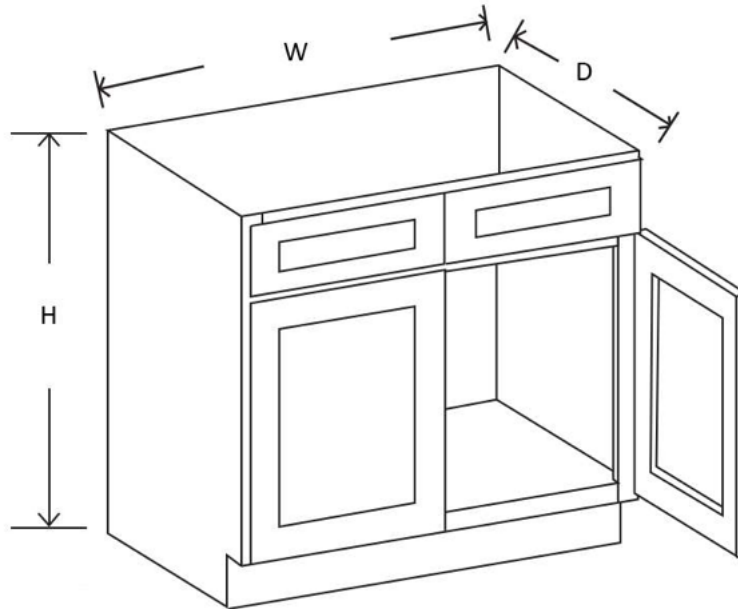

Base Cabinets

Item	Width	Height	Depth	Doors	False Drawers	Shelves
SB36	36"	34 ½"	24"	2	1	0
SB42	42"	34 ½"	24"	2	2	0

Item	Width	Height	Depth	Doors	False Drawers	Shelves
FSB36	36"	24 ½"	24"	2	0	0

Item	Width	Height	Depth	Doors	Drawers	Shelves
B09	9"	34 ½"	24"	1	1	1
B12	12"	34 ½"	24"	1	1	1
B15	15"	34 ½"	24"	1	1	1
B18	18"	34 ½"	24"	1	1	1
B21	21"	34 ½"	24"	1	1	1

Item	Width	Height	Depth	Doors	Drawers	Shelves
B24	24"	34 ½"	24"	2	1	1
B27	27"	34 ½"	24"	2	1	1
B30	30"	34 ½"	24"	2	1	1

Item	Width	Height	Depth	Doors	Drawers	Shelves
B33	33"	34 ½"	24"	2	2	1
B36	36"	34 ½"	24"	2	2	1
B39	39"	34 ½"	24"	2	2	1
B42	42"	34 ½"	24"	2	2	1

Item	Width	Height	Depth	Doors	Drawers	Shelves
DB12	12"	34 ½"	24"	0	3	0
DB15	15"	34 ½"	24"	0	3	0
DB18	18"	34 ½"	24"	0	3	0
DB21	21"	34 ½"	24"	0	3	0
DB24	24"	34 ½"	24"	0	3	0
DB30	30"	34 ½"	24"	0	3	0
DB36	36"	34 ½"	24"	0	3	0

Item	Width	Height	Depth	Doors	Drawers	Shelves
BBC33-9	33"	34 ½"	24"	1	1	1

Note: Must be installed 9" from side wall.

Item	Width	Height	Depth	Doors	Drawers	Turn Tables
LZS33	33"	34 ½"	24"	1 (Bifold)	0	2
LZS3612	36"	34 ½"	24"	1 (Bifold)	0	2