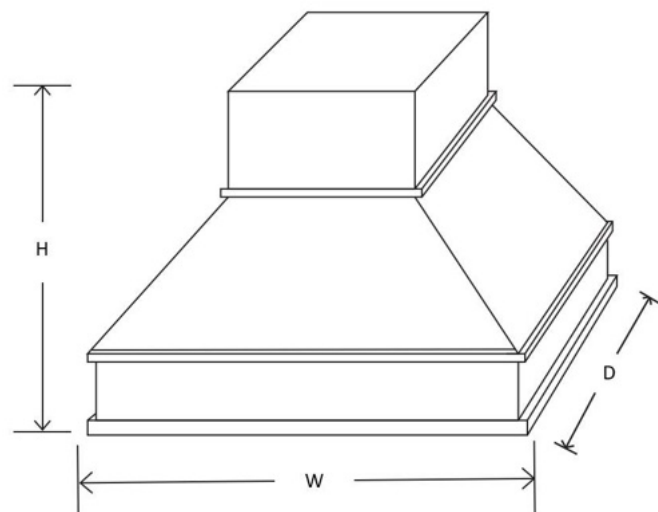

Note: Exact Dimensions May Vary

Item	Width	Height	Depth
BDD24	23 3/4"	29 1/4"	3/4"

Note: Exact Dimensions May Vary

Item	Width	Height	Depth
CORBEL 8"X12"	3"	12"	8"

Item	Width	Height	Depth
DLS 4*2*34.5	4"	34 1/2"	2"
DLS 4*4*34.5	4"	34 1/2"	4"

Item	Width	Height	Depth
WDD30	11 11/16"	29 1/2"	3/4"
WDD36	11 11/16"	35 1/2"	3/4"
WDD42	11 11/16"	41 1/2"	3/4"

Note: Exact Dimensions May Vary

Item	Width	Height	Depth
DSK 24(21")	24"	7 ½"	21"
DSK 30(21")	30"	7 ½"	21"

Item	Width	Height	Depth
Pullout Tray 18"	14"	4"	21"
Pullout Tray 24"	20"	4"	21"
Pullout Tray 30"	26"	4"	21"
Pullout Tray 36"	32"	4"	21"

Item	Width	Height	Depth
TOUCH UP KIT	6 ½"	1 ¼"	2"

Note: Includes Paint Pen and Putty Stick

Item	Width	Height	Depth
PAINT	2 ½"	8"	2 ½"

Item	Width	Height	Depth
RH36	36"	36"	24"