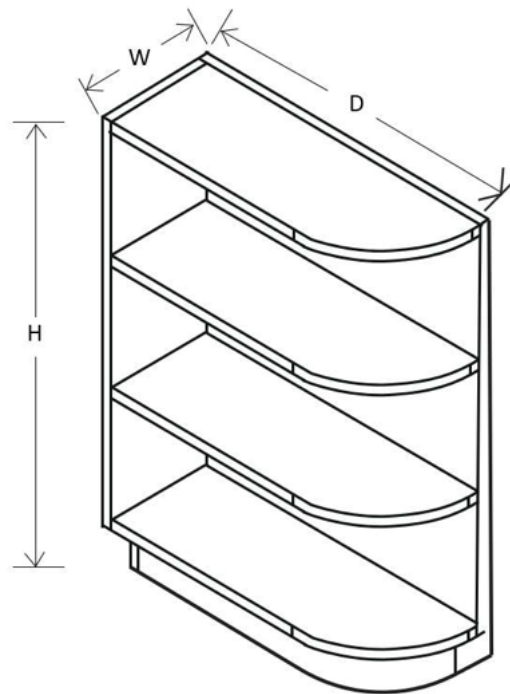

Item	Width	Height	Depth	Doors	Drawers	Shelves
DB12	12"	34 ½"	24"	0	3	0
DB15	15"	34 ½"	24"	0	3	0
DB18	18"	34 ½"	24"	0	3	0
DB21	21"	34 ½"	24"	0	3	0
DB24	24"	34 ½"	24"	0	3	0
DB30	30"	34 ½"	24"	0	3	0
DB36	36"	34 ½"	24"	0	3	0

Item	Width	Height	Depth	Doors	Drawers	Shelves
BBC33-9	33"	34 ½"	24"	1	1	1

Note: Must be installed 9" from side wall.

Item	Width	Height	Depth	Doors	Drawers	Turn Tables
LZS33	33"	34 ½"	24"	1 (Bifold)	0	2
LZS3612	36"	34 ½"	24"	1 (Bifold)	0	2

Item	Width	Height	Depth	Doors	Drawers	Shelves
BWBKT18	18"	34 ½"	24"	0	2	0

Note: Trash Cans Not Included

Item	Width	Height	Depth	Doors	Drawers	Shelves
BMC30	30"	34 ½"	24"	0	1	0

Item	Width	Height	Depth	Doors	False Drawers	Shelves
BEC2424	24"	34 ½"	24"	3	3	1

Item	Width	Height	Depth	Shelves
BES09	9"	34 ½"	24"	3

Item	Width	Height	Depth	Drawers	Shelves
SP09	9"	34 ½"	24"	1	3

Note: No Soft Close Slides

Wall Cabinets

Item	Width	Height	Depth	Doors	Shelves
W0930	9"	30"	12"	1	2
W1230	12"	30"	12"	1	2
W1530	15"	30"	12"	1	2
W1830	18"	30"	12"	1	2
W2130	21"	30"	12"	1	2
W0936	9"	36"	12"	1	2
W1236	12"	36"	12"	1	2
W1536	15"	36"	12"	1	2
W1836	18"	36"	12"	1	2
W2136	21"	36"	12"	1	2
W0942	9"	42"	12"	1	3
W1242	12"	42"	12"	1	3
W1542	15"	42"	12"	1	3
W1842	18"	42"	12"	1	3
W2142	21"	42"	12"	1	3