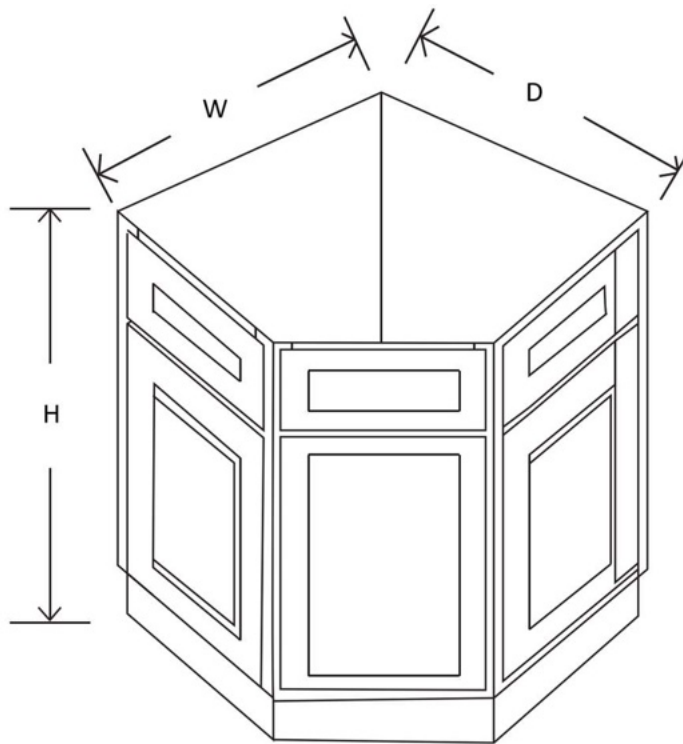

Item	Width	Height	Depth	Doors	Drawers	Shelves
B24	24"	34 ½"	24"	2	1	1
B27	27"	34 ½"	24"	2	1	1
B30	30"	34 ½"	24"	2	1	1

Item	Width	Height	Depth	Doors	Drawers	Shelves
B33	33"	34 ½"	24"	2	2	1
B36	36"	34 ½"	24"	2	2	1
B39	39"	34 ½"	24"	2	2	1
B42	42"	34 ½"	24"	2	2	1

Item	Width	Height	Depth	Doors	Drawers	Shelves
DB12	12"	34 ½"	24"	0	3	0
DB15	15"	34 ½"	24"	0	3	0
DB18	18"	34 ½"	24"	0	3	0
DB21	21"	34 ½"	24"	0	3	0
DB24	24"	34 ½"	24"	0	3	0
DB30	30"	34 ½"	24"	0	3	0
DB36	36"	34 ½"	24"	0	3	0

Item	Width	Height	Depth	Doors	Drawers	Shelves
BBC33-9	33"	34 ½"	24"	1	1	1

Note: Must be installed 9" from side wall.

Item	Width	Height	Depth	Doors	Drawers	Turn Tables
LZS33	33"	34 ½"	24"	1 (Bifold)	0	2
LZS3612	36"	34 ½"	24"	1 (Bifold)	0	2

Item	Width	Height	Depth	Doors	Drawers	Shelves
BWBKT18	18"	34 ½"	24"	0	2	0

Note: Trash Cans Not Included

Item	Width	Height	Depth	Doors	Drawers	Shelves
BMC30	30"	34 ½"	24"	0	1	0

Item	Width	Height	Depth	Doors	False Drawers	Shelves
BEC2424	24"	34 ½"	24"	3	3	1