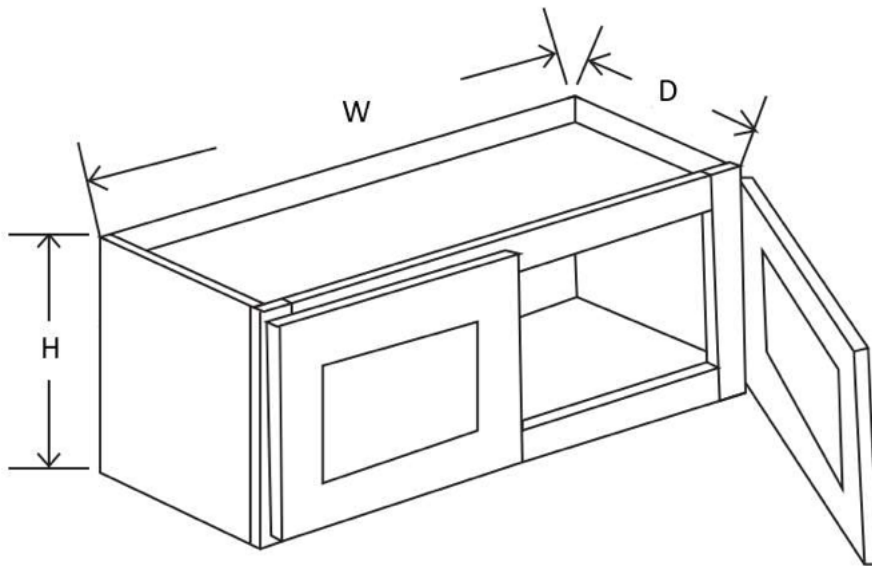

Item	Width	Height	Depth	Doors	Drawers	Shelves
BBC33-9	33"	34 ½"	24"	1	1	1

Note: Must be installed 9" from side wall.

Item	Width	Height	Depth	Doors	Drawers	Turn Tables
LZS33	33"	34 ½"	24"	1 (Bifold)	0	2
LZS3612	36"	34 ½"	24"	1 (Bifold)	0	2

Item	Width	Height	Depth	Doors	Drawers	Shelves
BWBKT18	18"	34 ½"	24"	0	2	0

Note: Trash Cans Not Included

Item	Width	Height	Depth	Doors	Drawers	Shelves
BMC30	30"	34 ½"	24"	0	1	0

Item	Width	Height	Depth	Doors	False Drawers	Shelves
BEC2424	24"	34 ½"	24"	3	3	1

Item	Width	Height	Depth	Shelves
BES09	9"	34 ½"	24"	3

Item	Width	Height	Depth	Drawers	Shelves
SP09	9"	34 ½"	24"	1	3

Note: No Soft Close Slides

Wall Cabinets

Item	Width	Height	Depth	Doors	Shelves
W0930	9"	30"	12"	1	2
W1230	12"	30"	12"	1	2
W1530	15"	30"	12"	1	2
W1830	18"	30"	12"	1	2
W2130	21"	30"	12"	1	2
W0936	9"	36"	12"	1	2
W1236	12"	36"	12"	1	2
W1536	15"	36"	12"	1	2
W1836	18"	36"	12"	1	2
W2136	21"	36"	12"	1	2
W0942	9"	42"	12"	1	3
W1242	12"	42"	12"	1	3
W1542	15"	42"	12"	1	3
W1842	18"	42"	12"	1	3
W2142	21"	42"	12"	1	3

Item	Width	Height	Depth	Doors	Shelves
W2430	24"	30"	12"	2	2
W2730	27"	30"	12"	2	2
W3030	30"	30"	12"	2	2
W3330	33"	30"	12"	2	2
W3630	36"	30"	12"	2	2
W2430	24"	36"	12"	2	2
W2730	27"	36"	12"	2	2
W3030	30"	36"	12"	2	2
W3330	33"	36"	12"	2	2
W3630	36"	36"	12"	2	2
W2430	24"	42"	12"	2	3
W2730	27"	42"	12"	2	3
W3030	30"	42"	12"	2	3
W3330	33"	42"	12"	2	3
W3630	36"	42"	12"	2	3